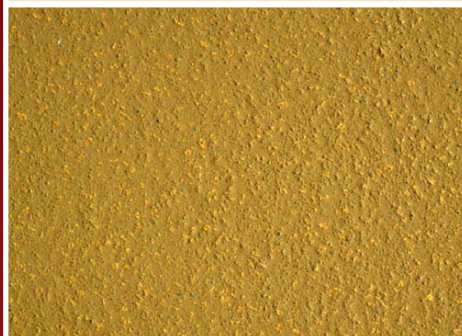

STIRLING SL

FLINT TG

FLINT SL

STIRLING TG

ADVANCED RESIN
SYSTEMS

COLOUR CHART

Resuthane, polyurethane screed and self smoothers

This colour chart shows the unique Resuthane colour range. Please contact A.R.S for more information and to discuss applications.

MARIGOLD TG

KINGFISHER TG

SALSA SL

SALSA TG

KINGFISHER SL

PLEASE NOTE All shades are reproduced as accurately as possible, but some variation may occur through the printing process.